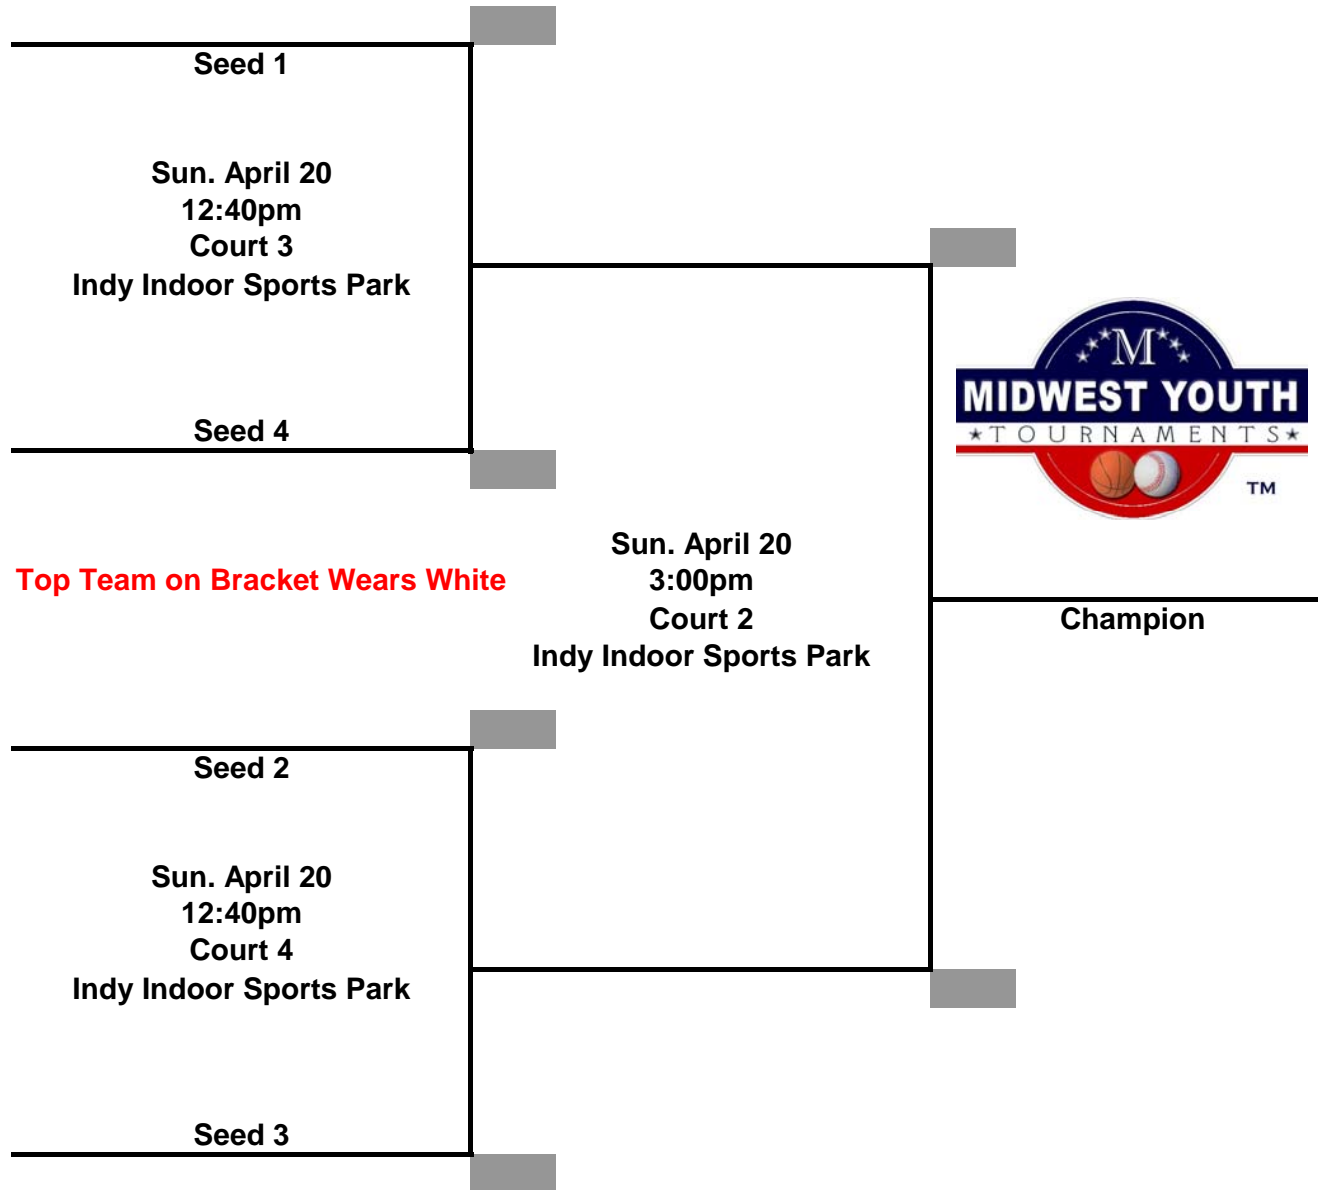

# Midwest Youth Tournaments National "Club Challenge" Girls 13U

**Midwest Youth Tournaments  
National "Club Challenge"  
Girls 15U**

**Midwest Youth Tournaments  
National "Club Challenge"  
Girls 16U/17U**

**Championship Tournament  
Sunday April 20, 2008**

**Midwest Youth Tournaments  
National "Club Challenge"  
Boys 8U**

**Championship Tournament  
Sunday April 20, 2008**

**Midwest Youth Tournaments  
National "Club Challenge"  
Boys 10U**

**Championship Tournament  
Saturday April 19 & Sunday April 20, 2008**

**Midwest Youth Tournaments  
National "Club Challenge"  
Boys 11U**

**Championship Tournament  
Sunday April 20, 2008**

Top Team on Bracket Wears White

**Championship Tournament  
Sunday April 20, 2008**