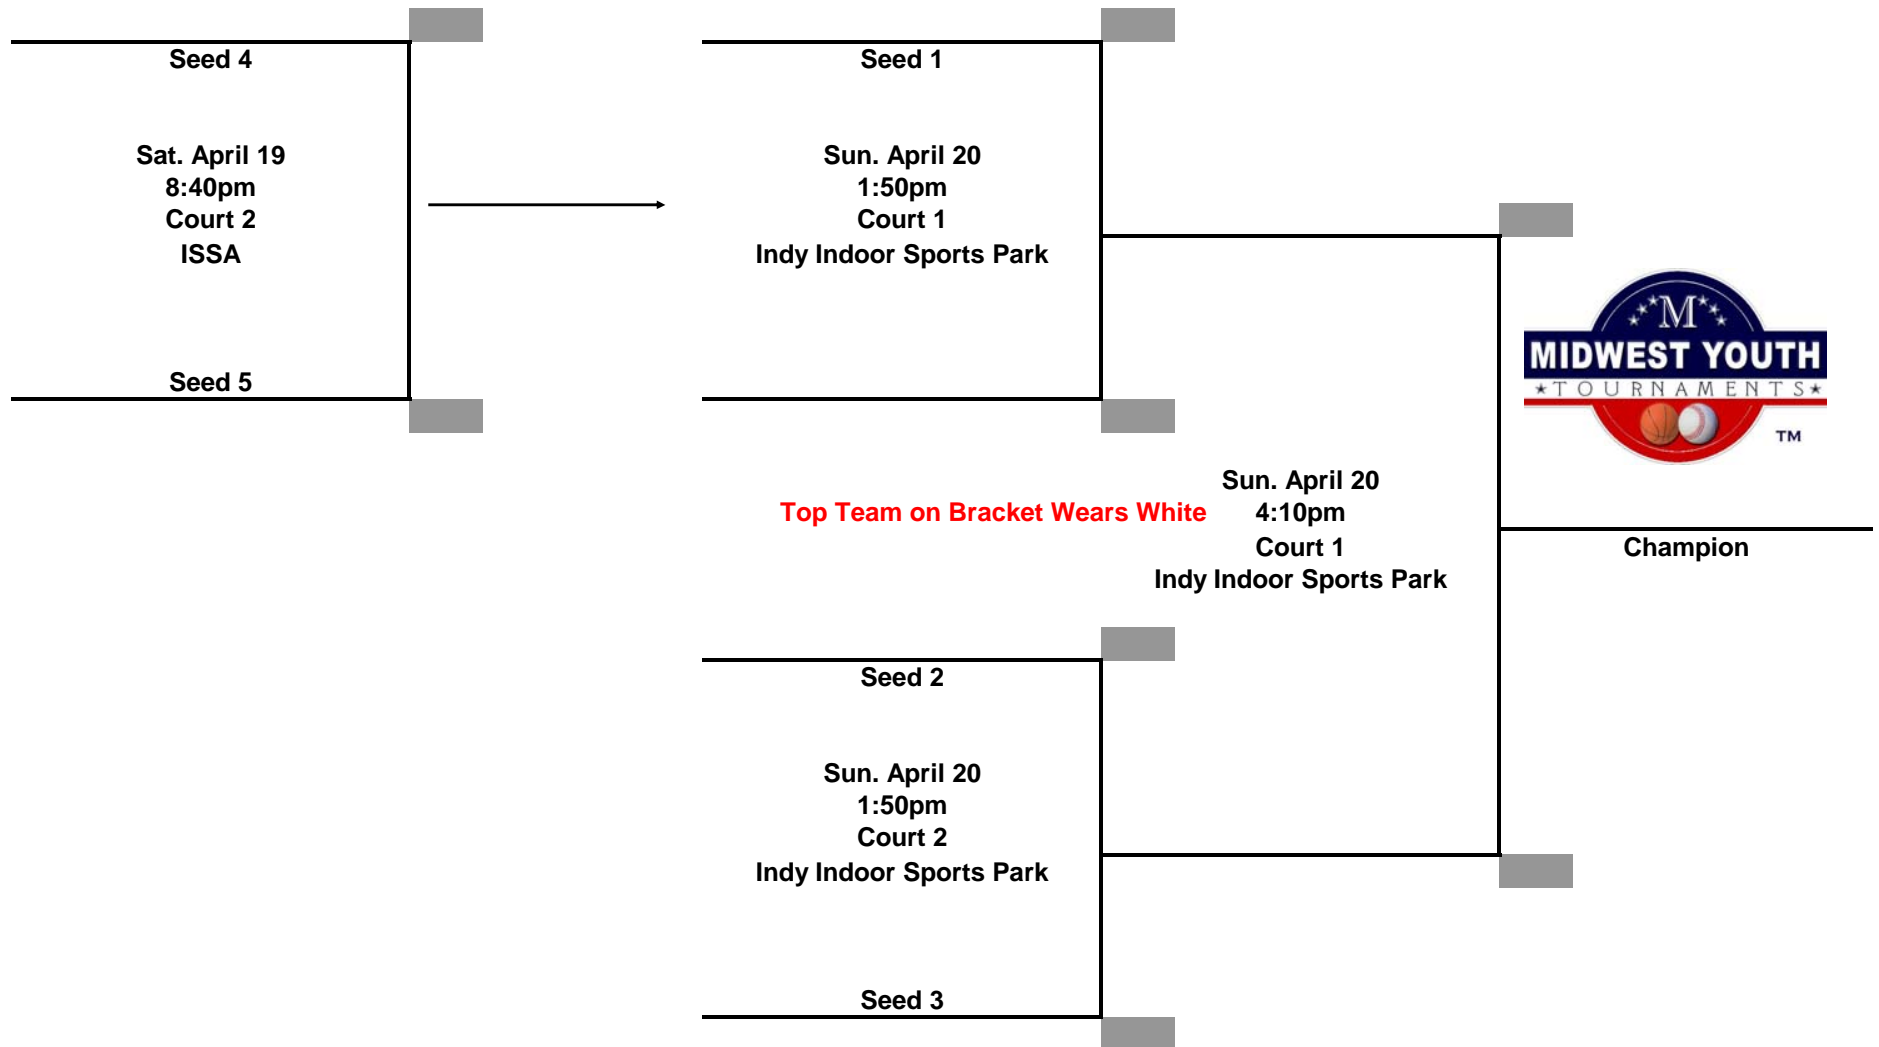

# Midwest Youth Tournaments National "Club Challenge" Girls 12U

# Midwest Youth Tournaments National "Club Challenge" Girls 13U

**Midwest Youth Tournaments  
National "Club Challenge"  
Girls 15U**

**Midwest Youth Tournaments  
National "Club Challenge"  
Girls 16U/17U**

**Championship Tournament  
Sunday April 20, 2008**

**Midwest Youth Tournaments  
National "Club Challenge"  
Boys 8U**

**Championship Tournament  
Sunday April 20, 2008**

**Midwest Youth Tournaments  
National "Club Challenge"  
Boys 10U**

Top Team on Bracket Wears White

**Championship Tournament  
Sunday April 20, 2008**