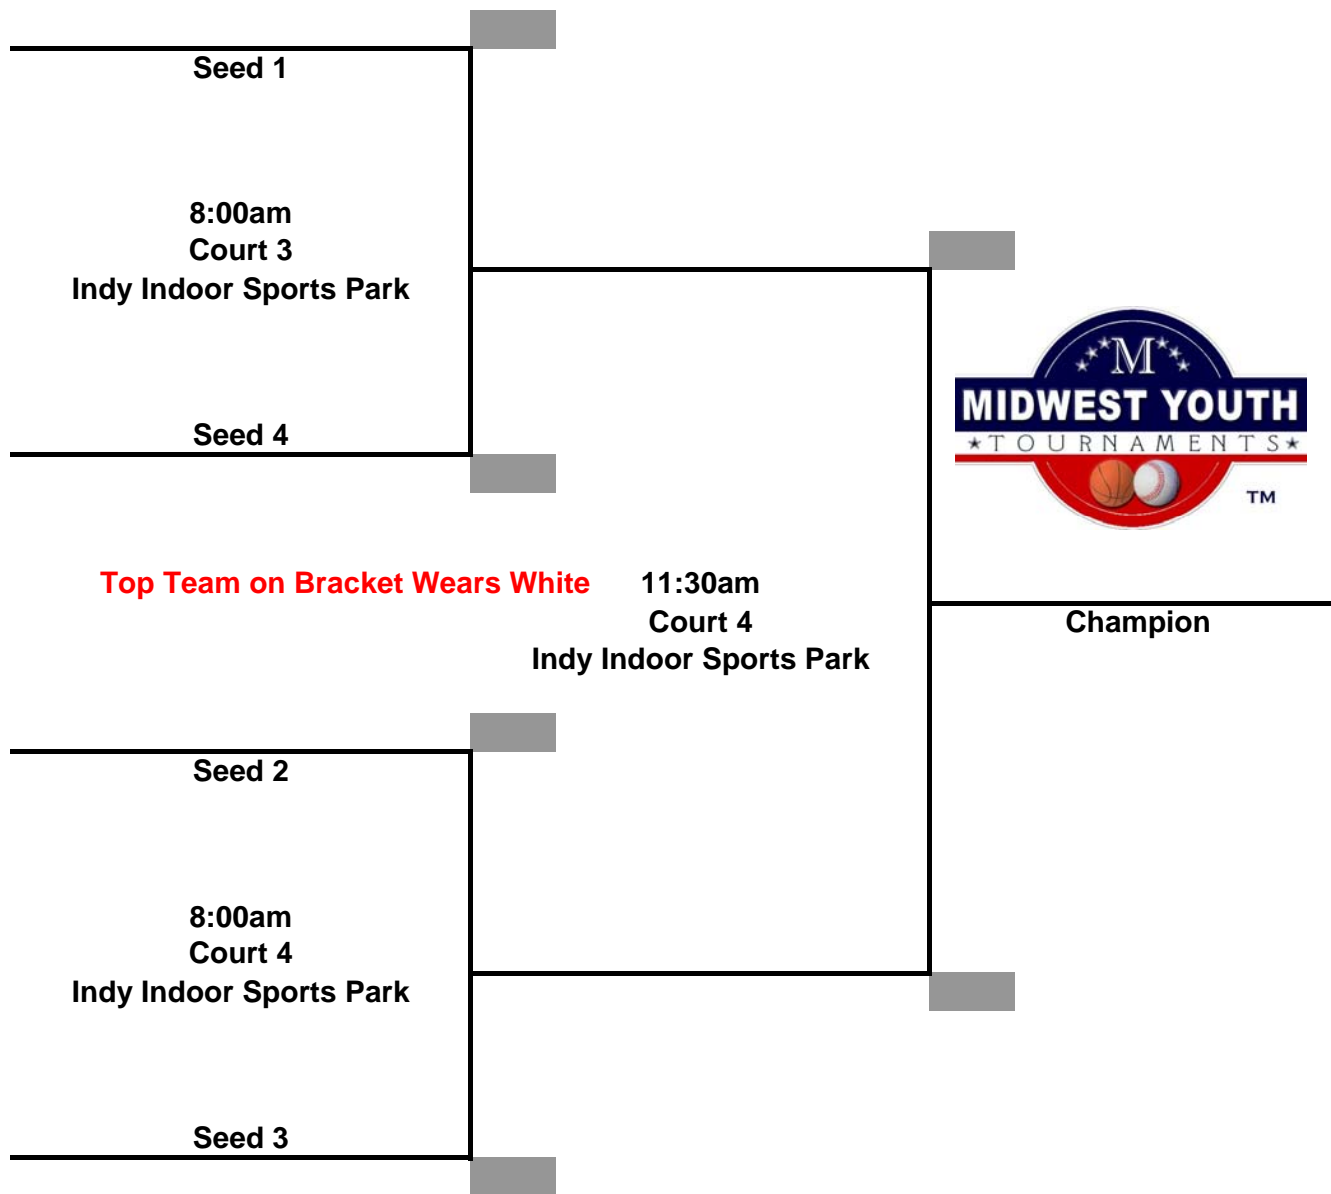

**Midwest Youth Tournaments  
National "Club Challenge"  
Girls 9U**

**Championship Tournament  
Sunday April 20, 2008**

# Midwest Youth Tournaments National "Club Challenge" Girls 12U

# Midwest Youth Tournaments National "Club Challenge" Girls 13U

**Midwest Youth Tournaments  
National "Club Challenge"  
Girls 15U**

**Midwest Youth Tournaments  
National "Club Challenge"  
Girls 16U/17U**

Top Team on Bracket Wears White

**Championship Tournament  
Sunday April 20, 2008**