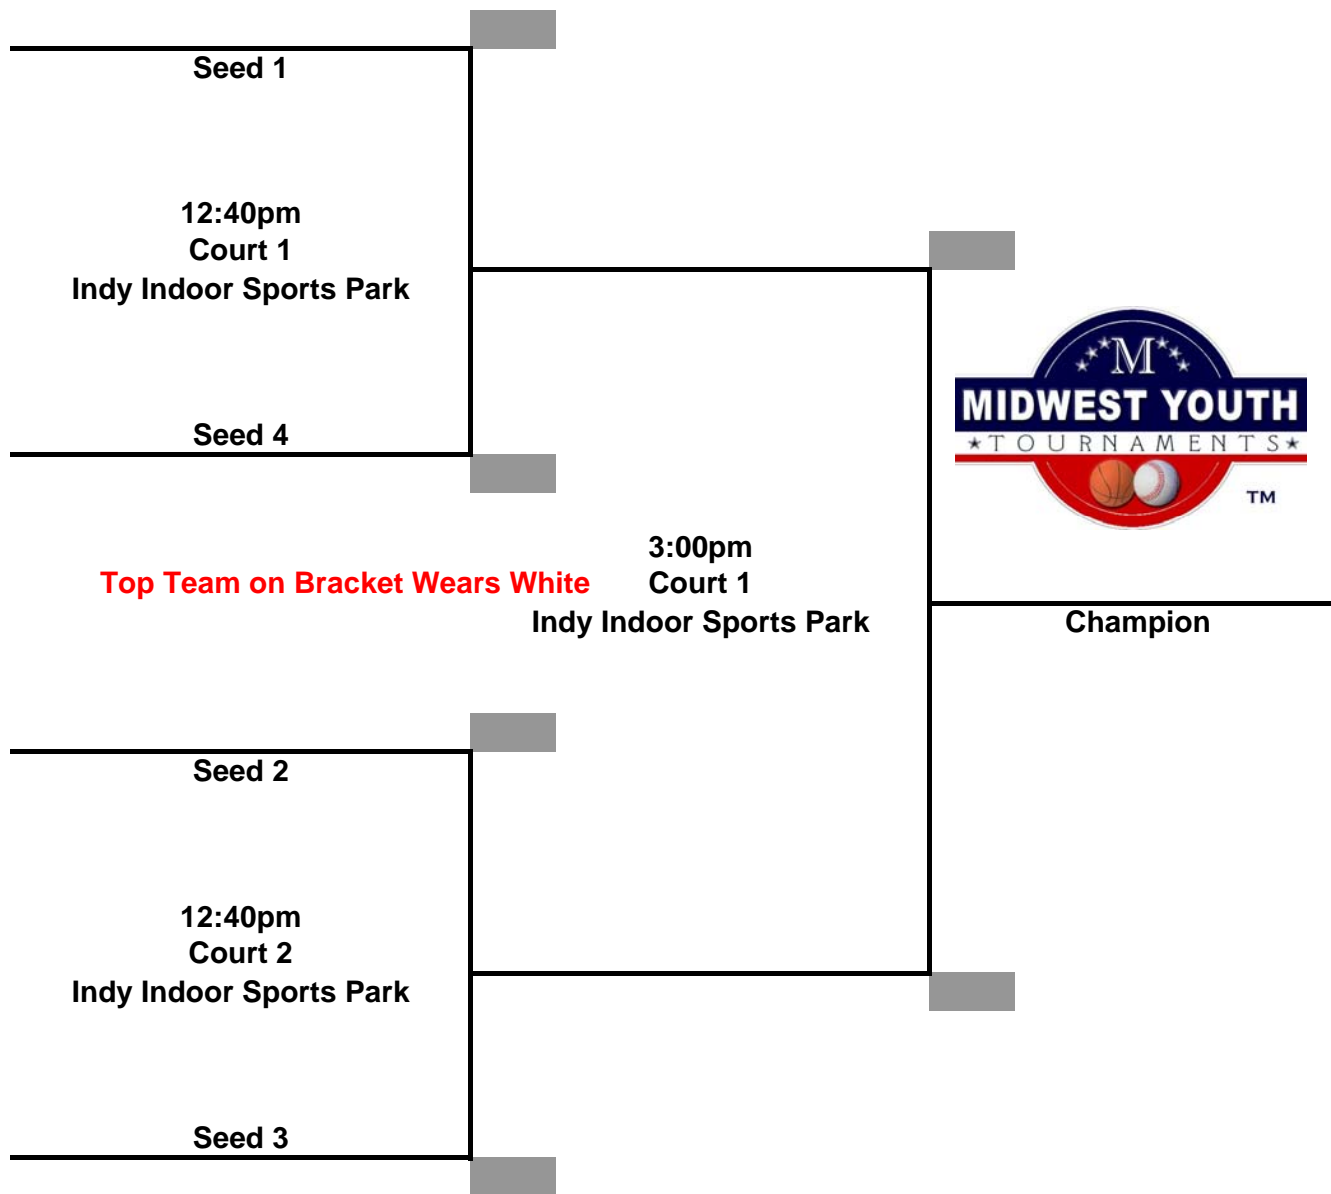

**Midwest Youth Tournaments  
National "Club Challenge"  
Girls 9U**

**Championship Tournament  
Sunday April 20, 2008**

# Midwest Youth Tournaments National "Club Challenge" Girls 12U

# Midwest Youth Tournaments National "Club Challenge" Girls 13U

**Midwest Youth Tournaments  
National "Club Challenge"  
Girls 15U**

**Midwest Youth Tournaments  
National "Club Challenge"  
Girls 16U/17U**

Top Team on Bracket Wears White

**Championship Tournament  
Sunday April 20, 2008**