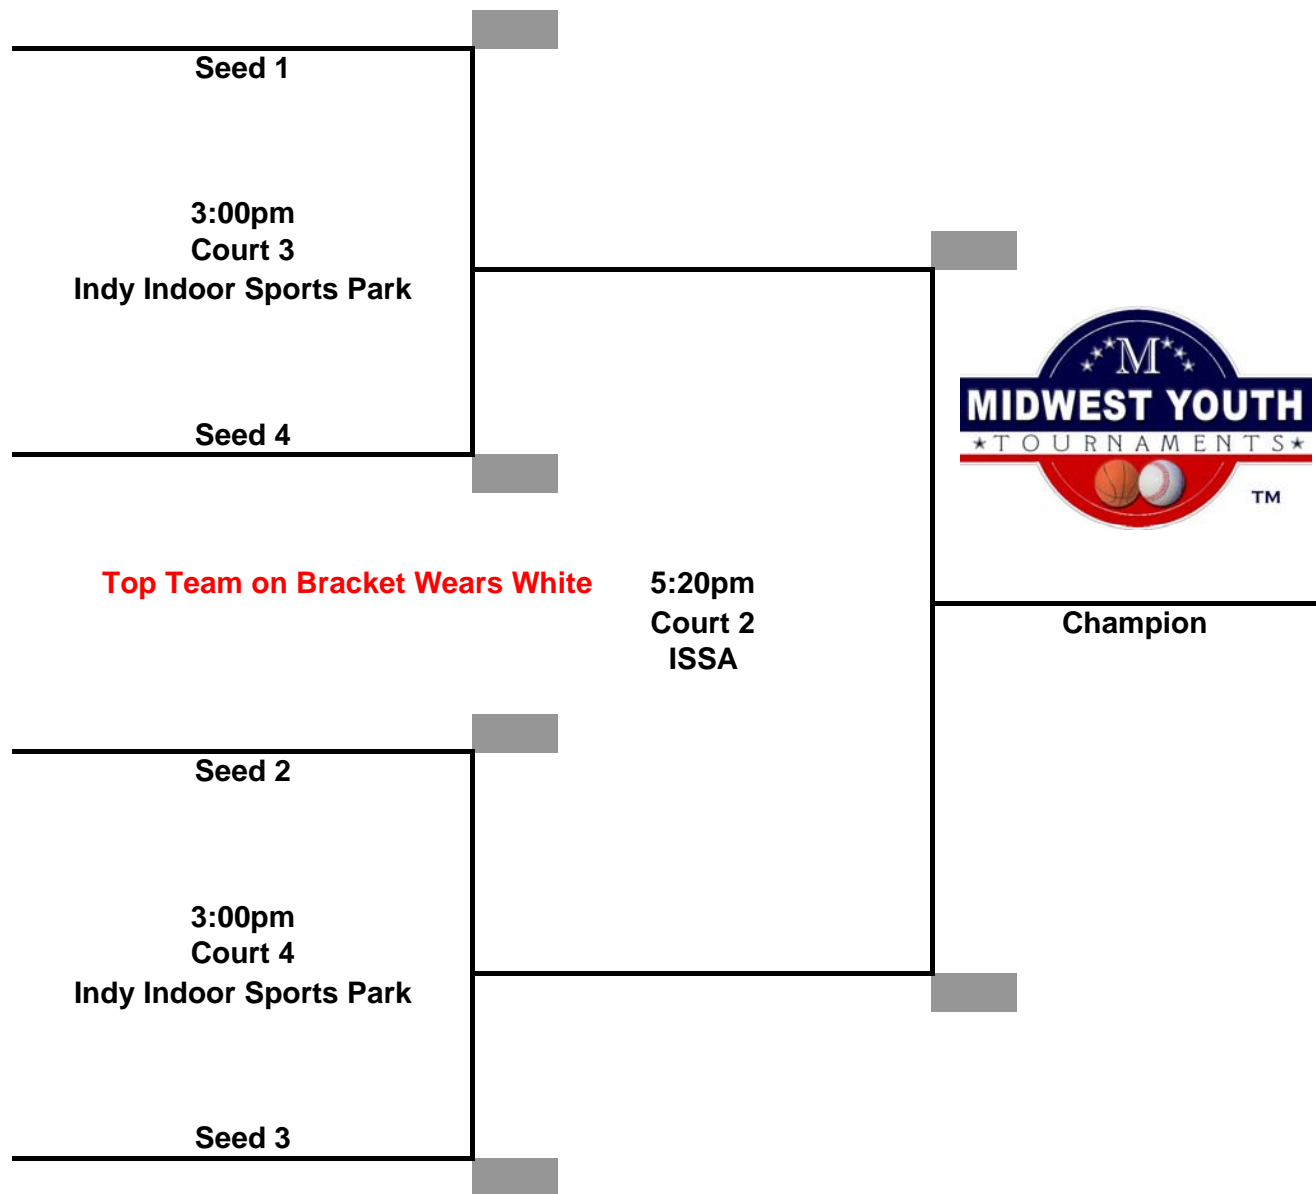

# Midwest Youth Tournaments National "Club Challenge" Girls 12U

# Midwest Youth Tournaments National "Club Challenge" Girls 13U

**Midwest Youth Tournaments  
National "Club Challenge"  
Girls 15U**

**Midwest Youth Tournaments  
National "Club Challenge"  
Girls 16U/17U**

**Championship Tournament  
Sunday April 20, 2008**

**Midwest Youth Tournaments  
National "Club Challenge"  
Boys 8U**

**Championship Tournament  
Sunday April 20, 2008**

**Midwest Youth Tournaments  
National "Club Challenge"  
Boys 10U**

Top Team on Bracket Wears White

**Championship Tournament  
Sunday April 20, 2008**