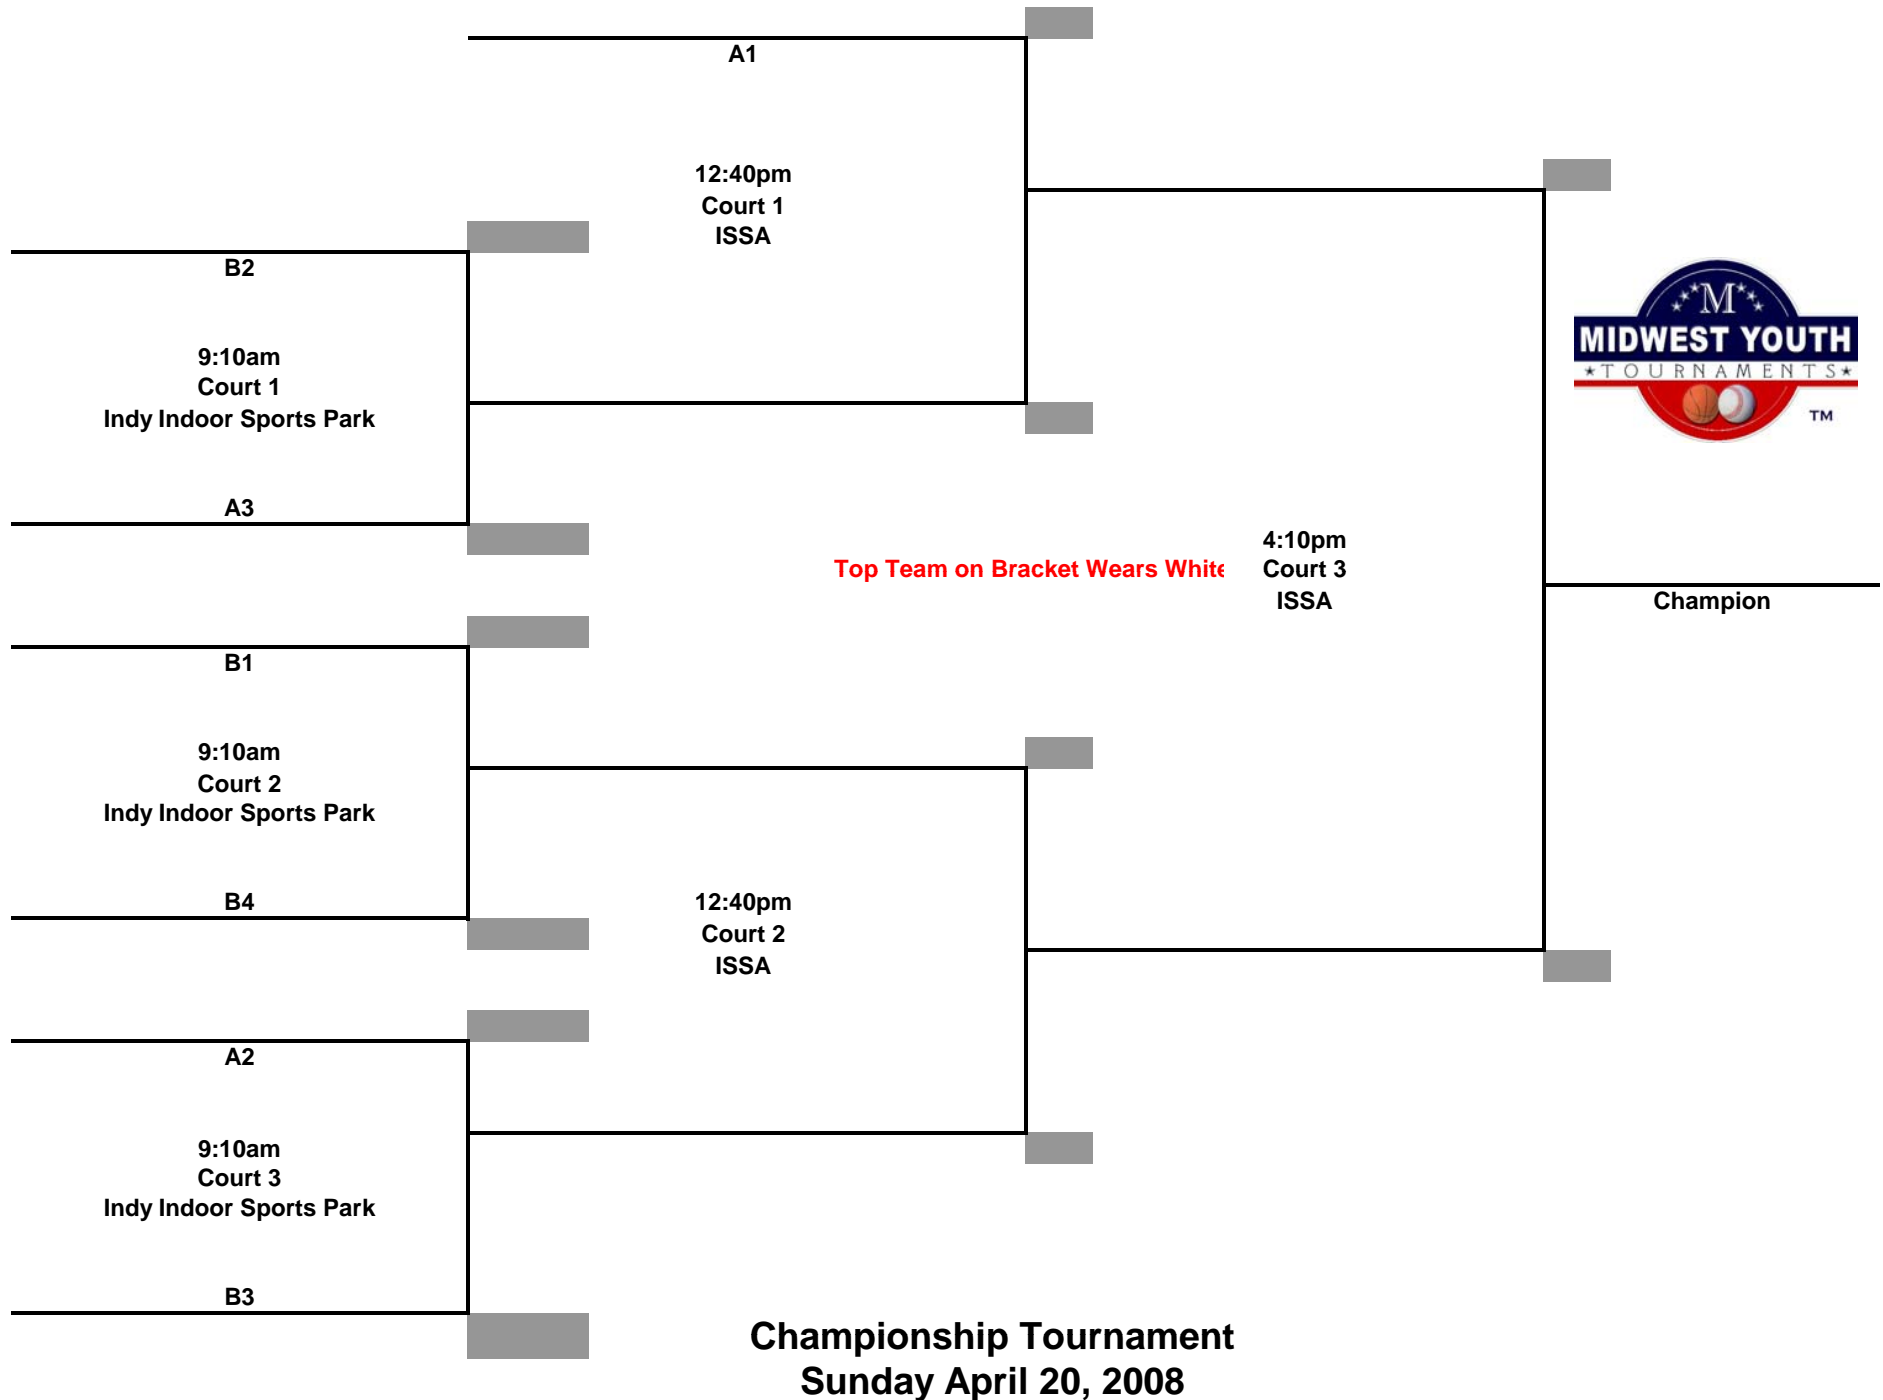

**Midwest Youth Tournaments
National "Club Challenge"
Girls 15U**