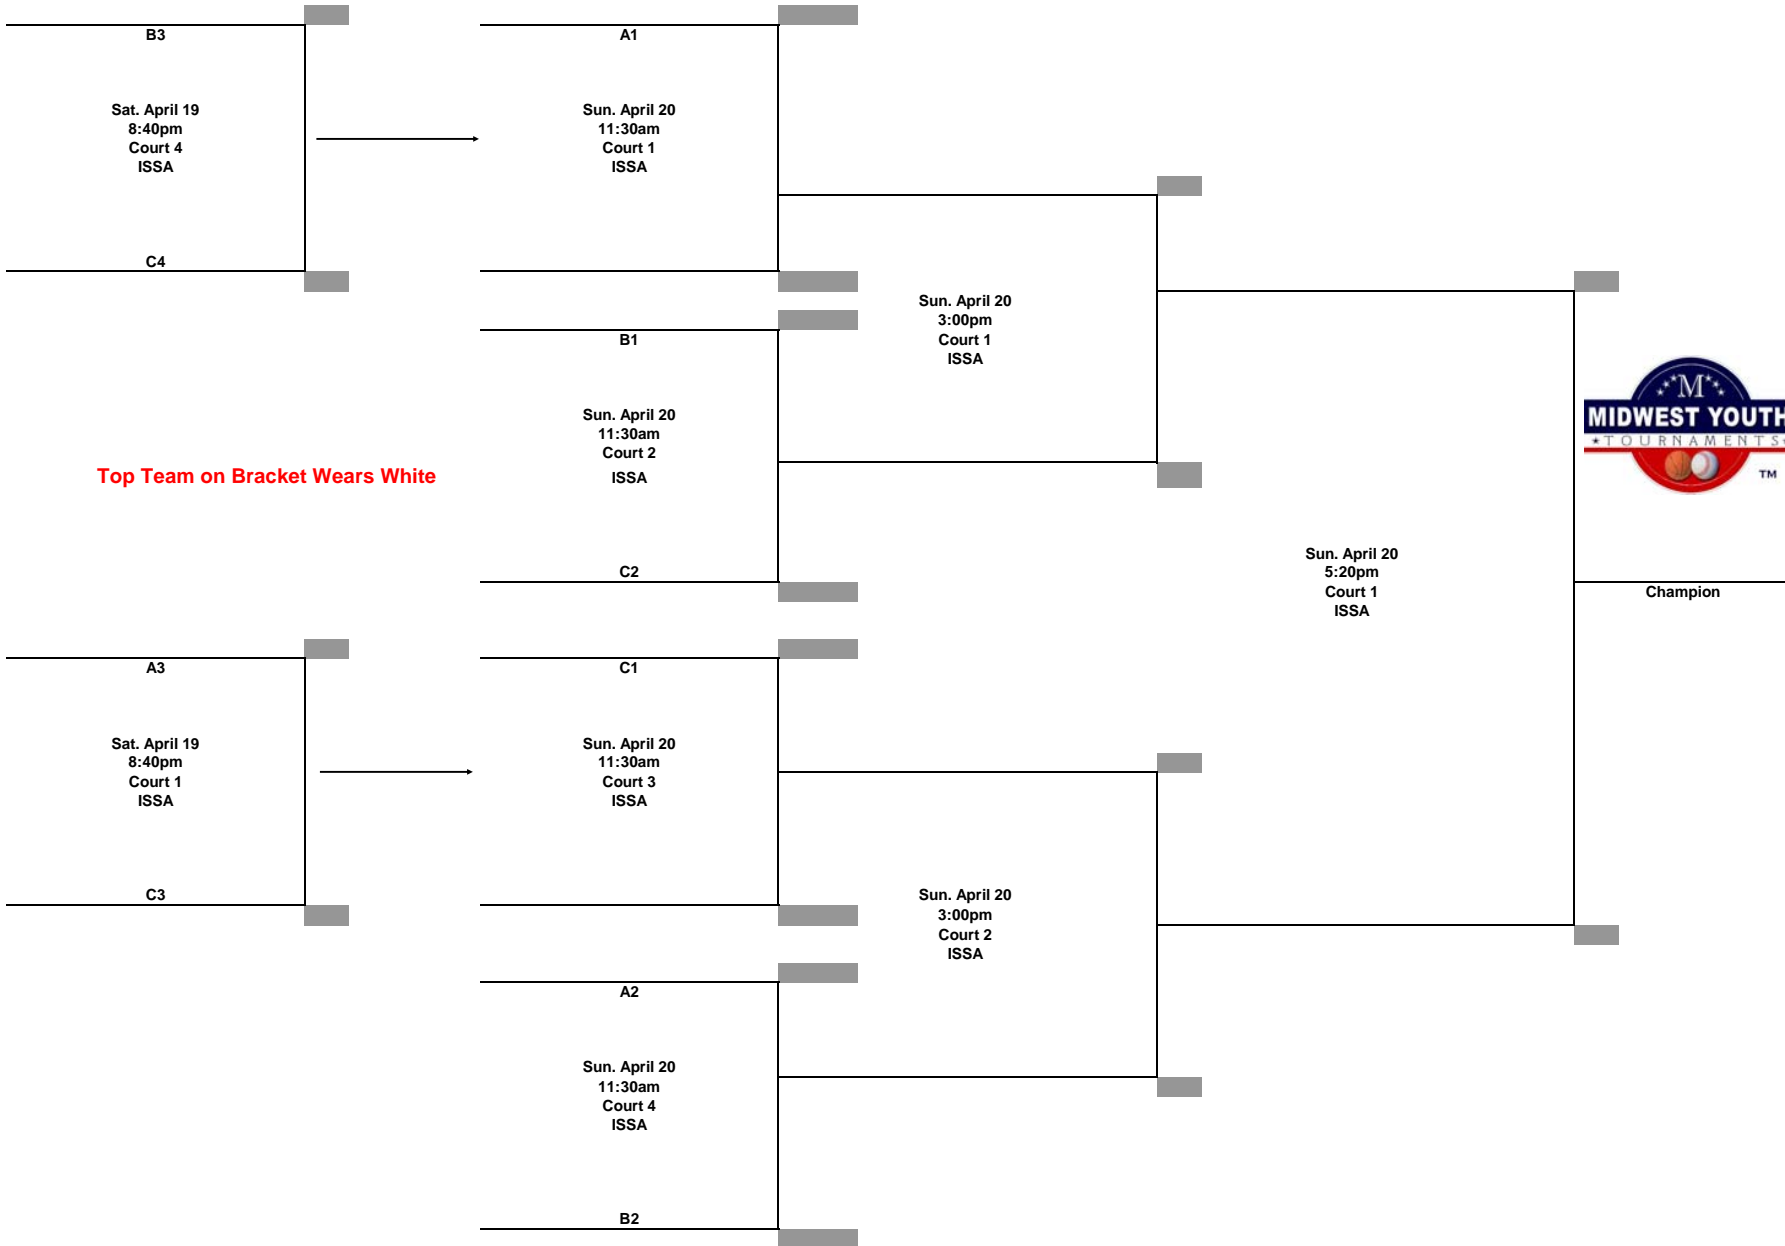

**Midwest Youth Tournaments
National "Club Challenge"
Boys 15U**

**Championship Tournament
Saturday April 19 & Sunday April 20, 2008**