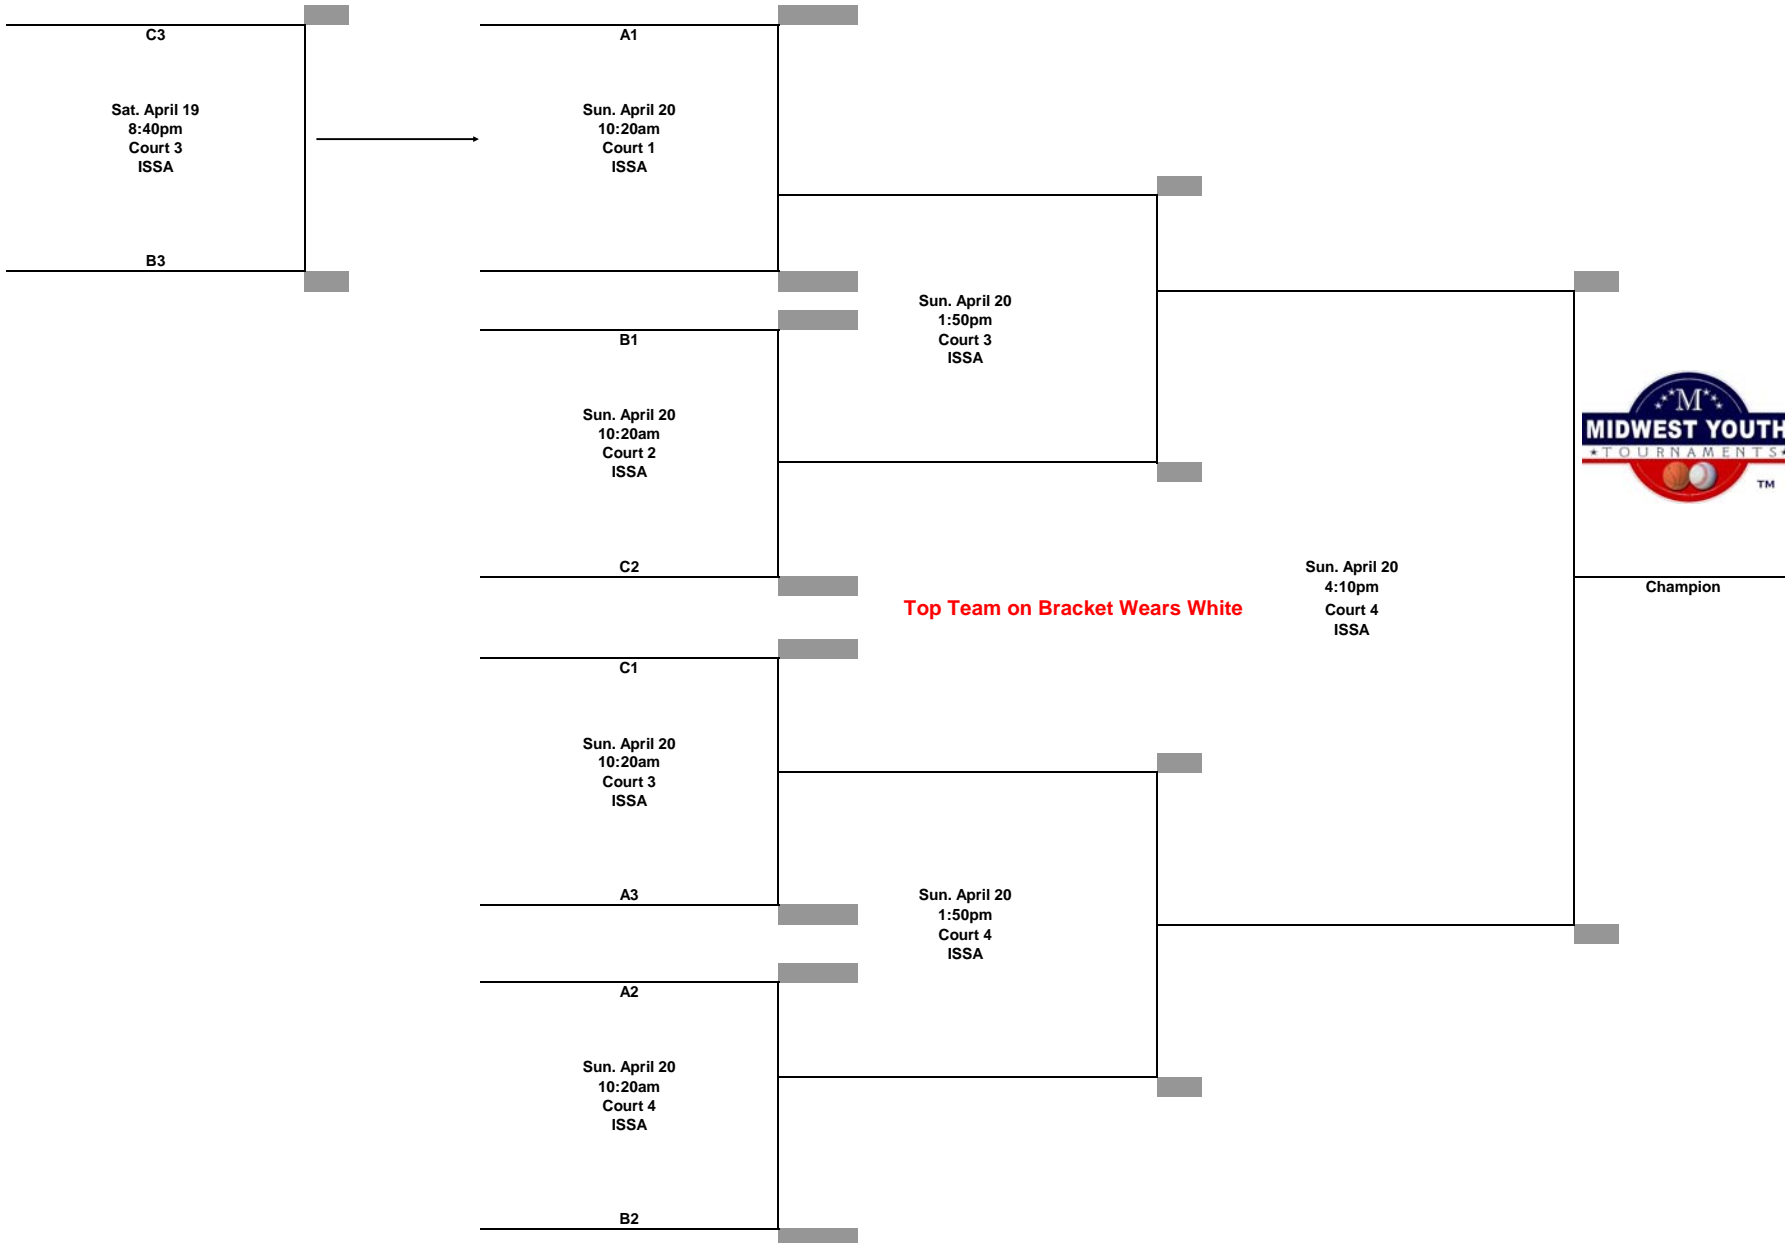

**Midwest Youth Tournaments
National "Club Challenge"
Boys 14U**

**Championship Tournament
Saturday April 19 & Sunday April 20, 2008**