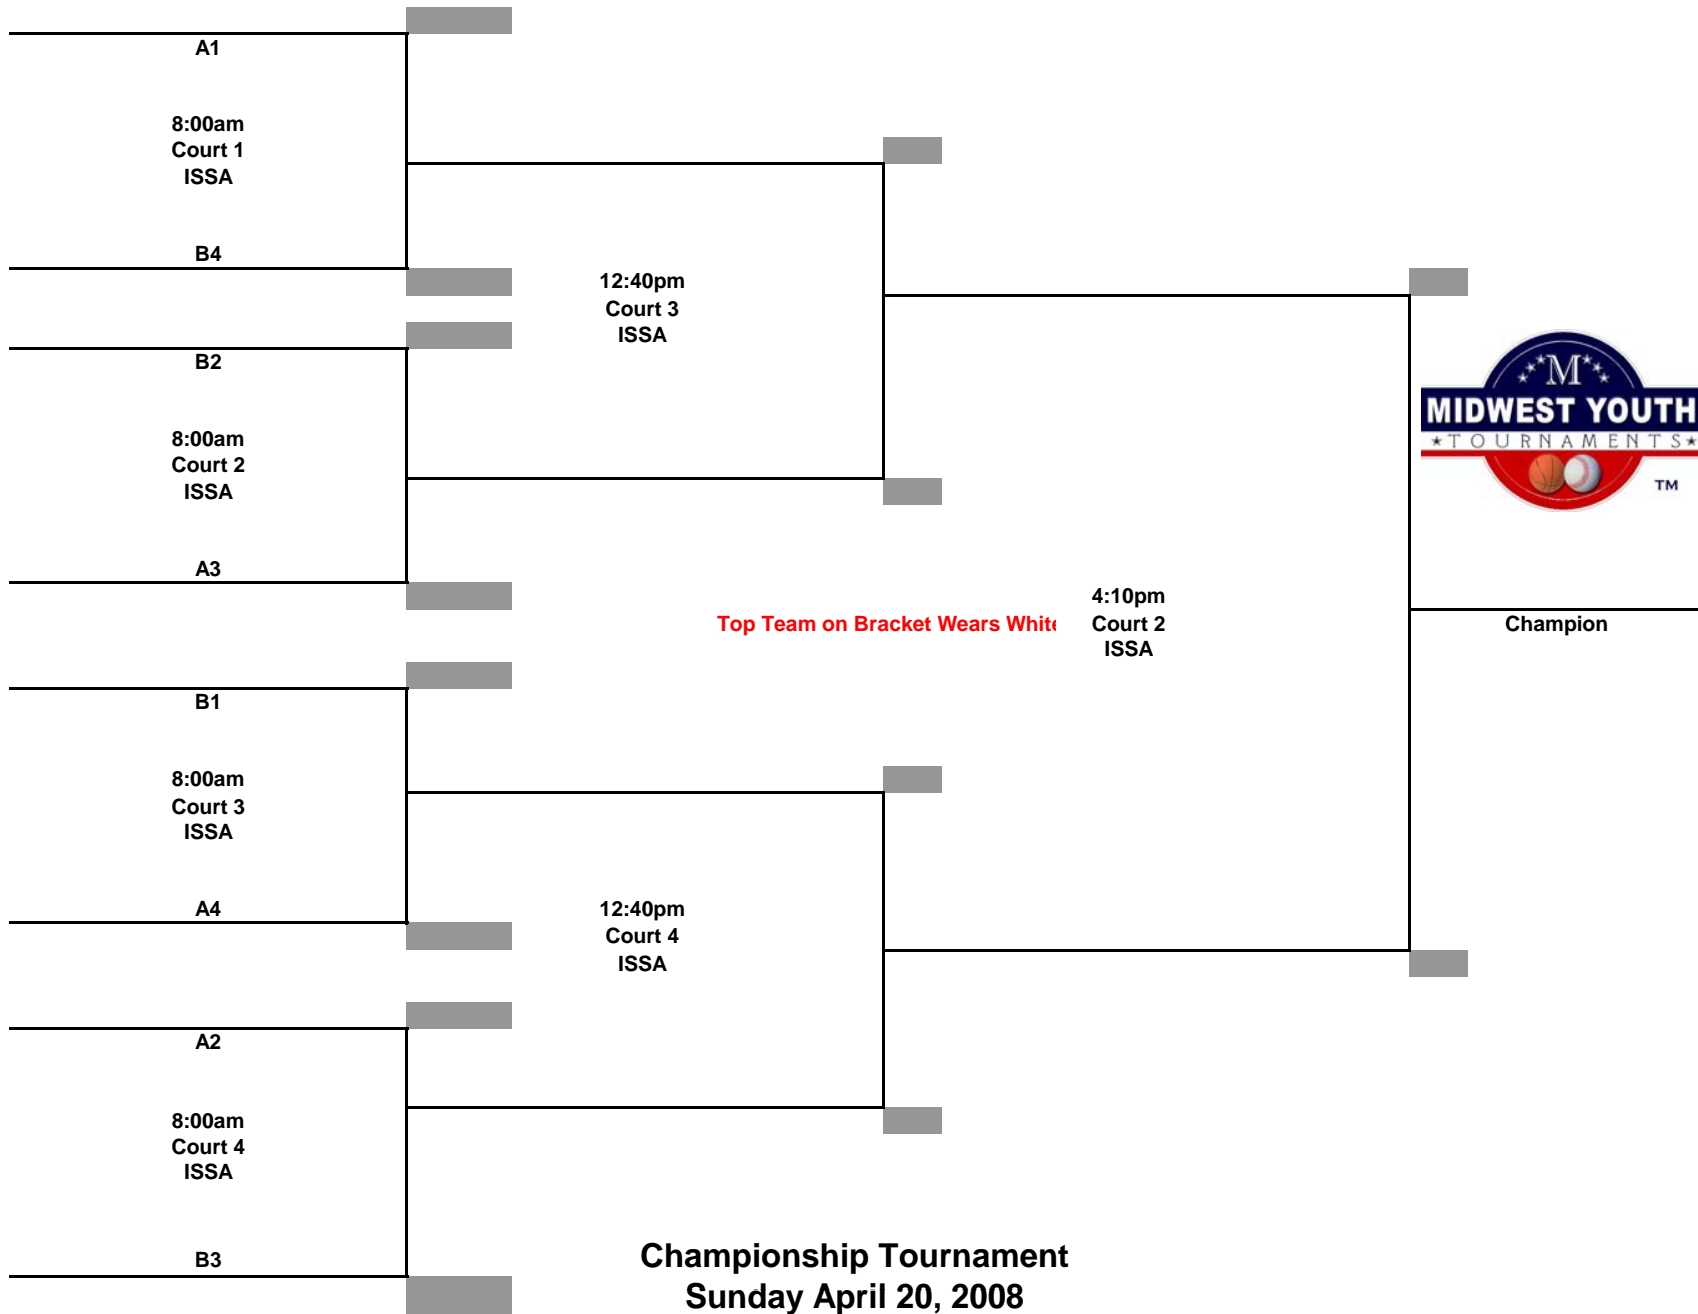

Midwest Youth Tournaments National "Club Challenge" Girls 13U