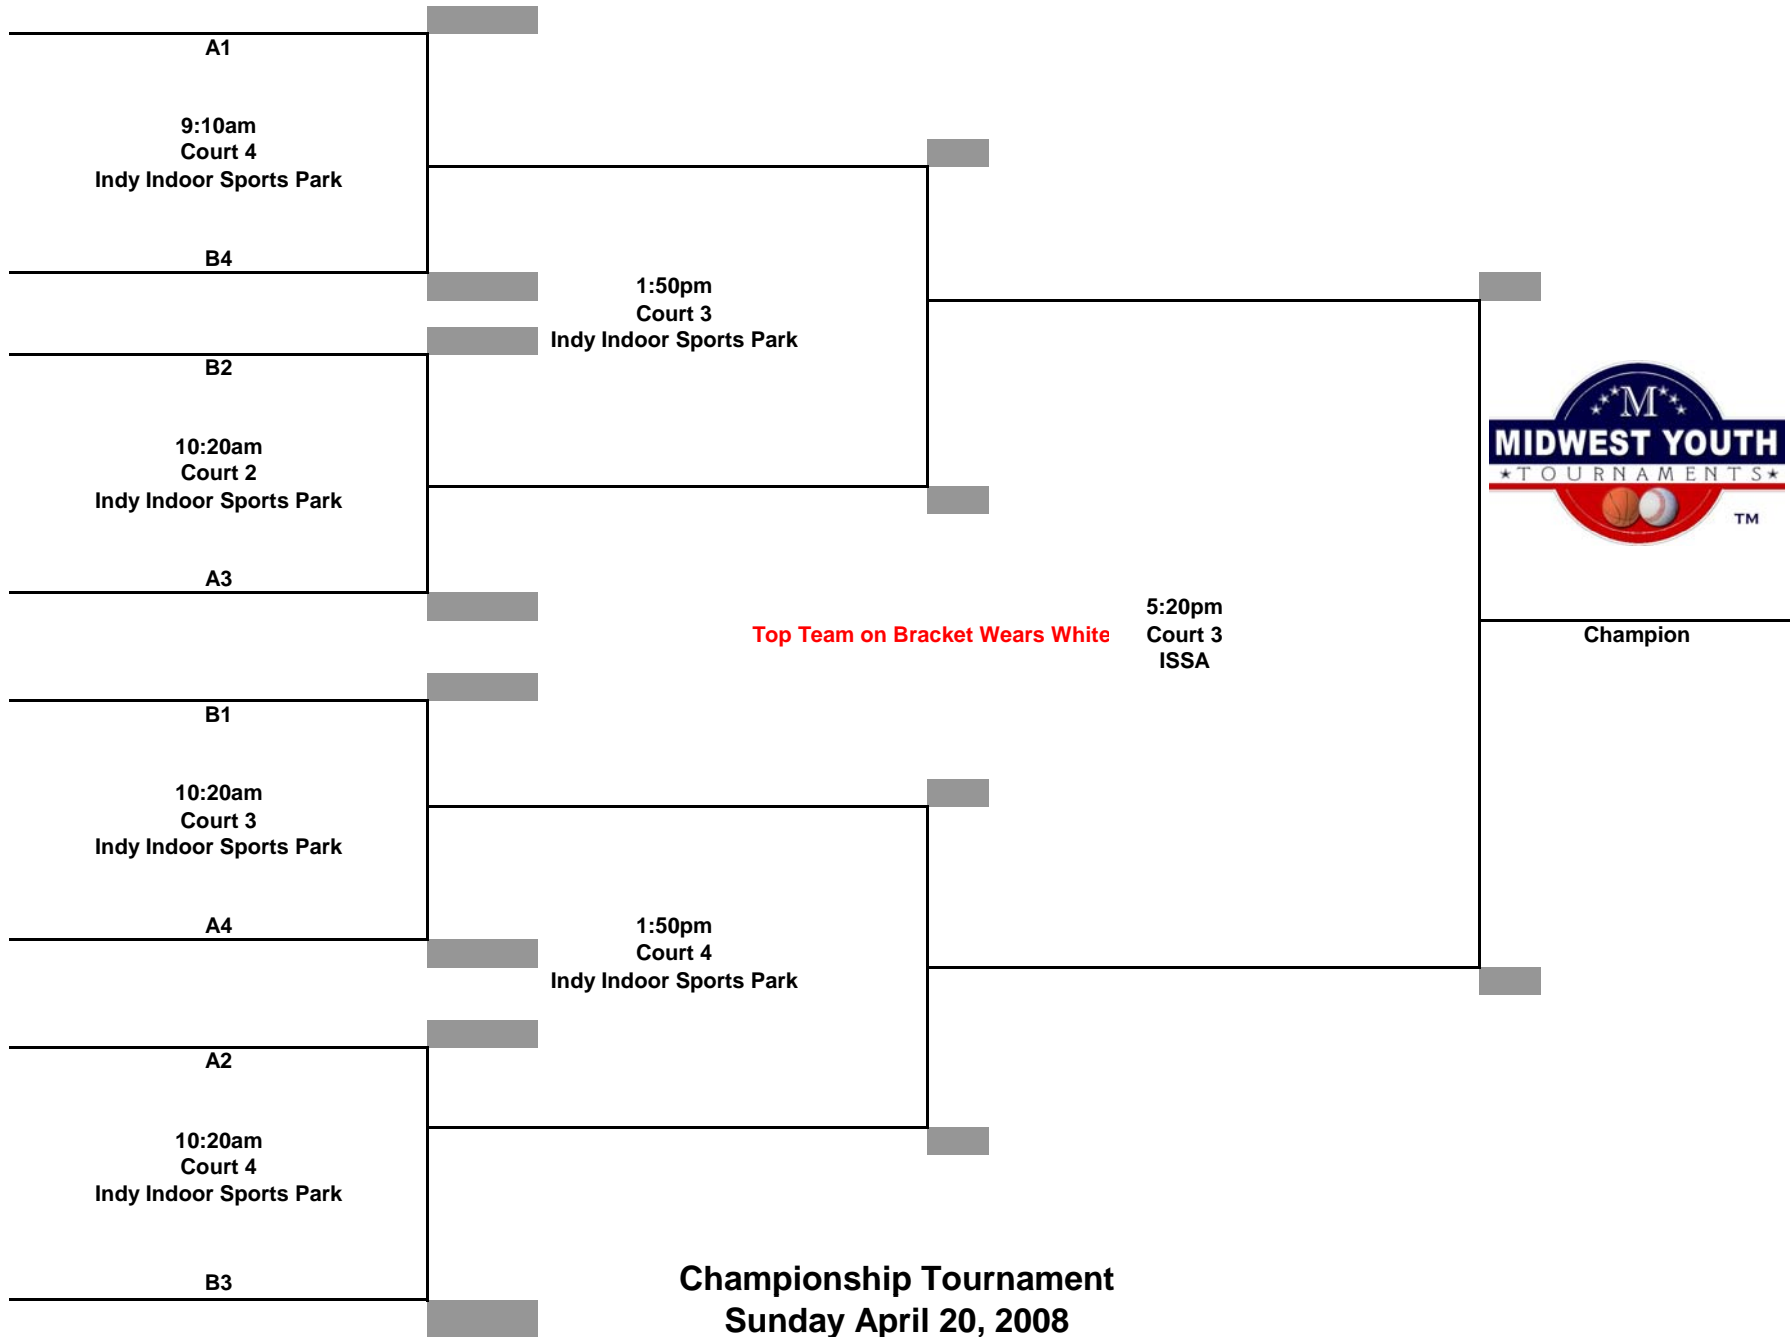

Midwest Youth Tournaments National "Club Challenge" Boys 13U