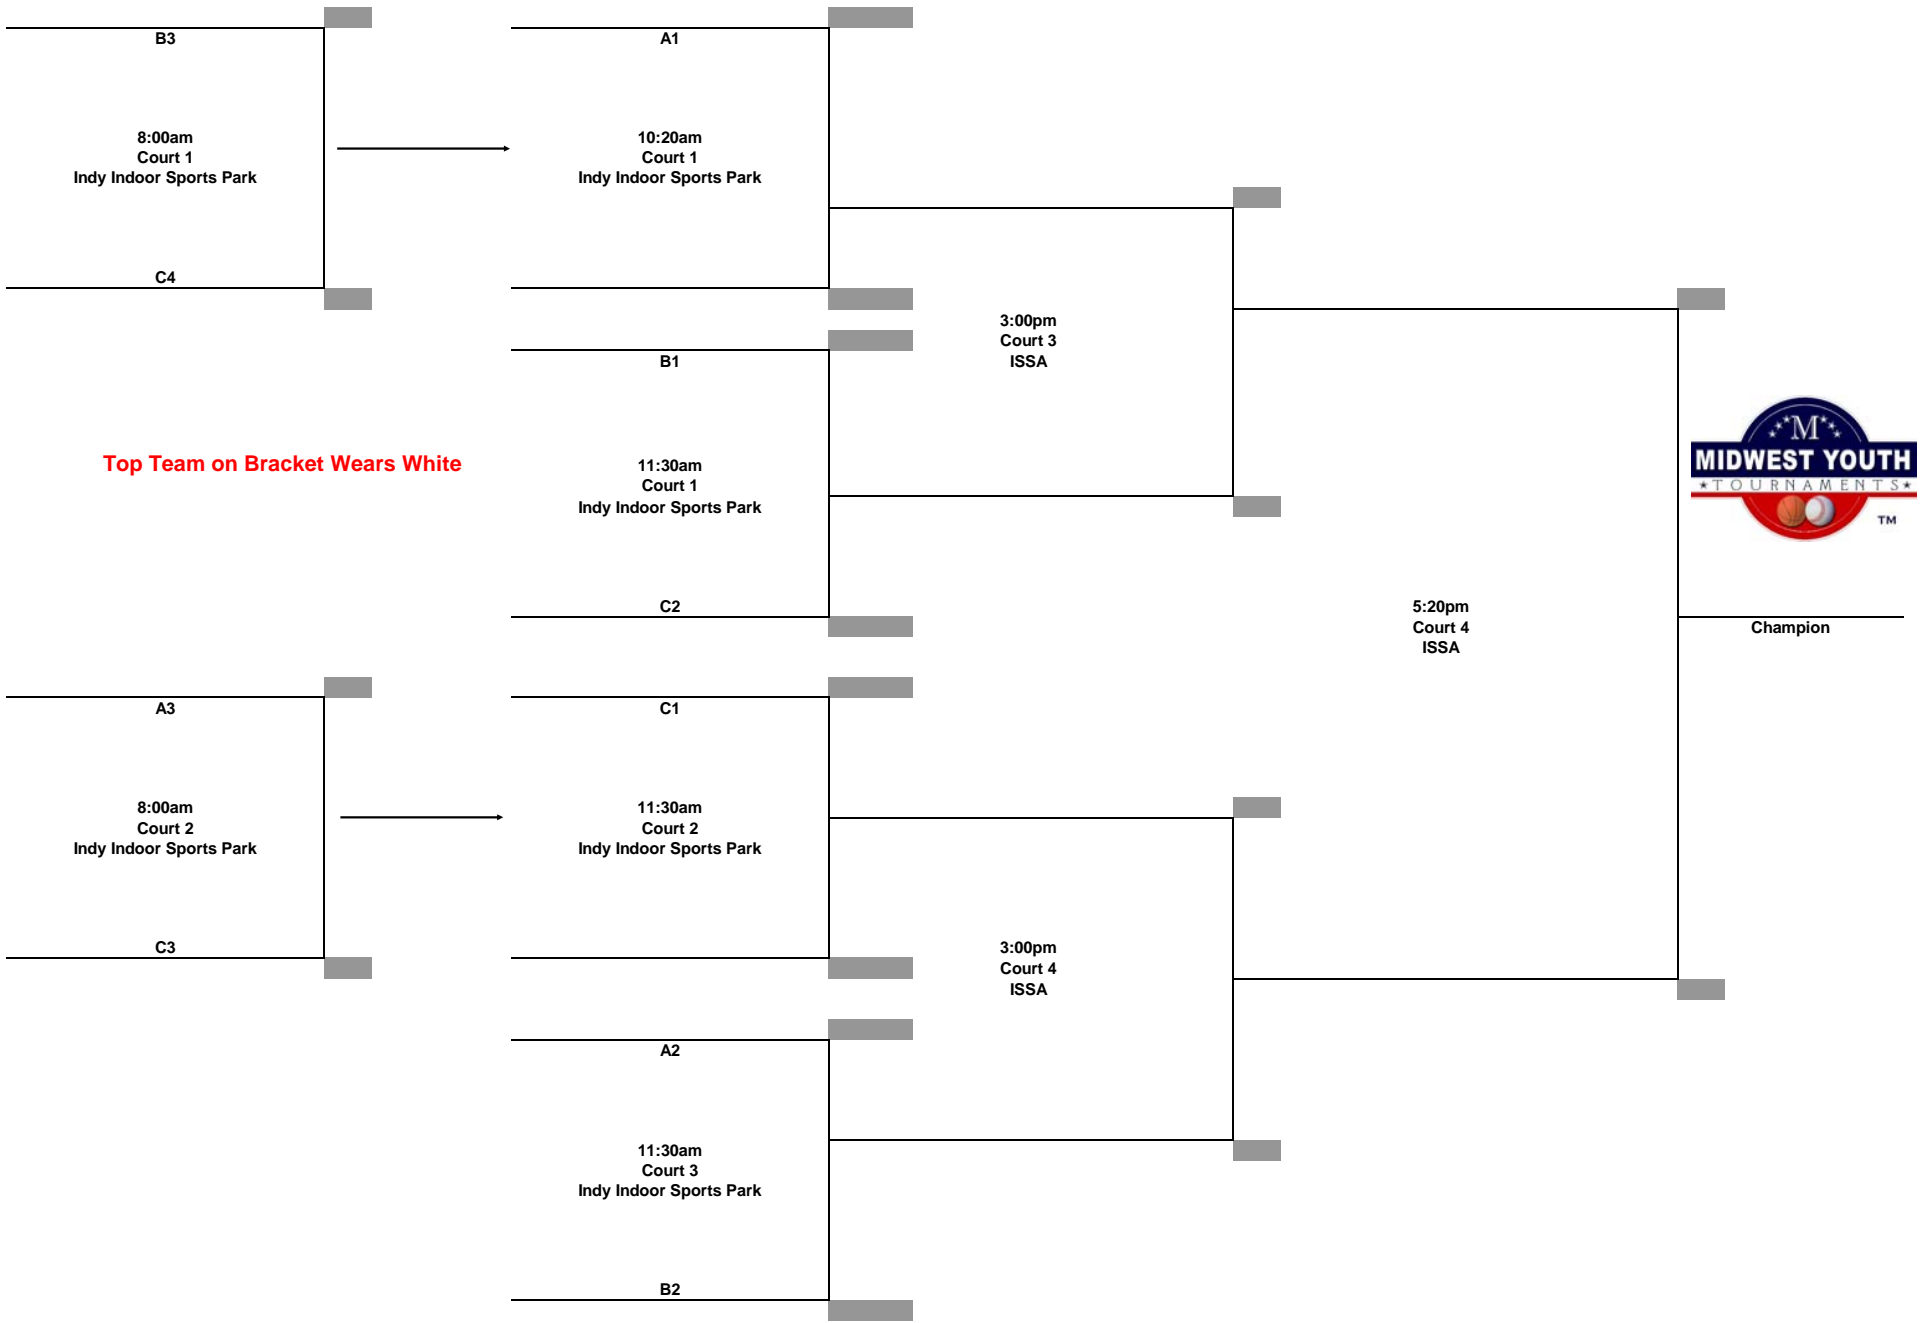

# Midwest Youth Tournaments National "Club Challenge" Boys 13U

**Midwest Youth Tournaments  
National "Club Challenge"  
Boys 14U**

**Championship Tournament  
Saturday April 19 & Sunday April 20, 2008**

Top Team on Bracket Wears White

**Championship Tournament  
Sunday April 20, 2008**