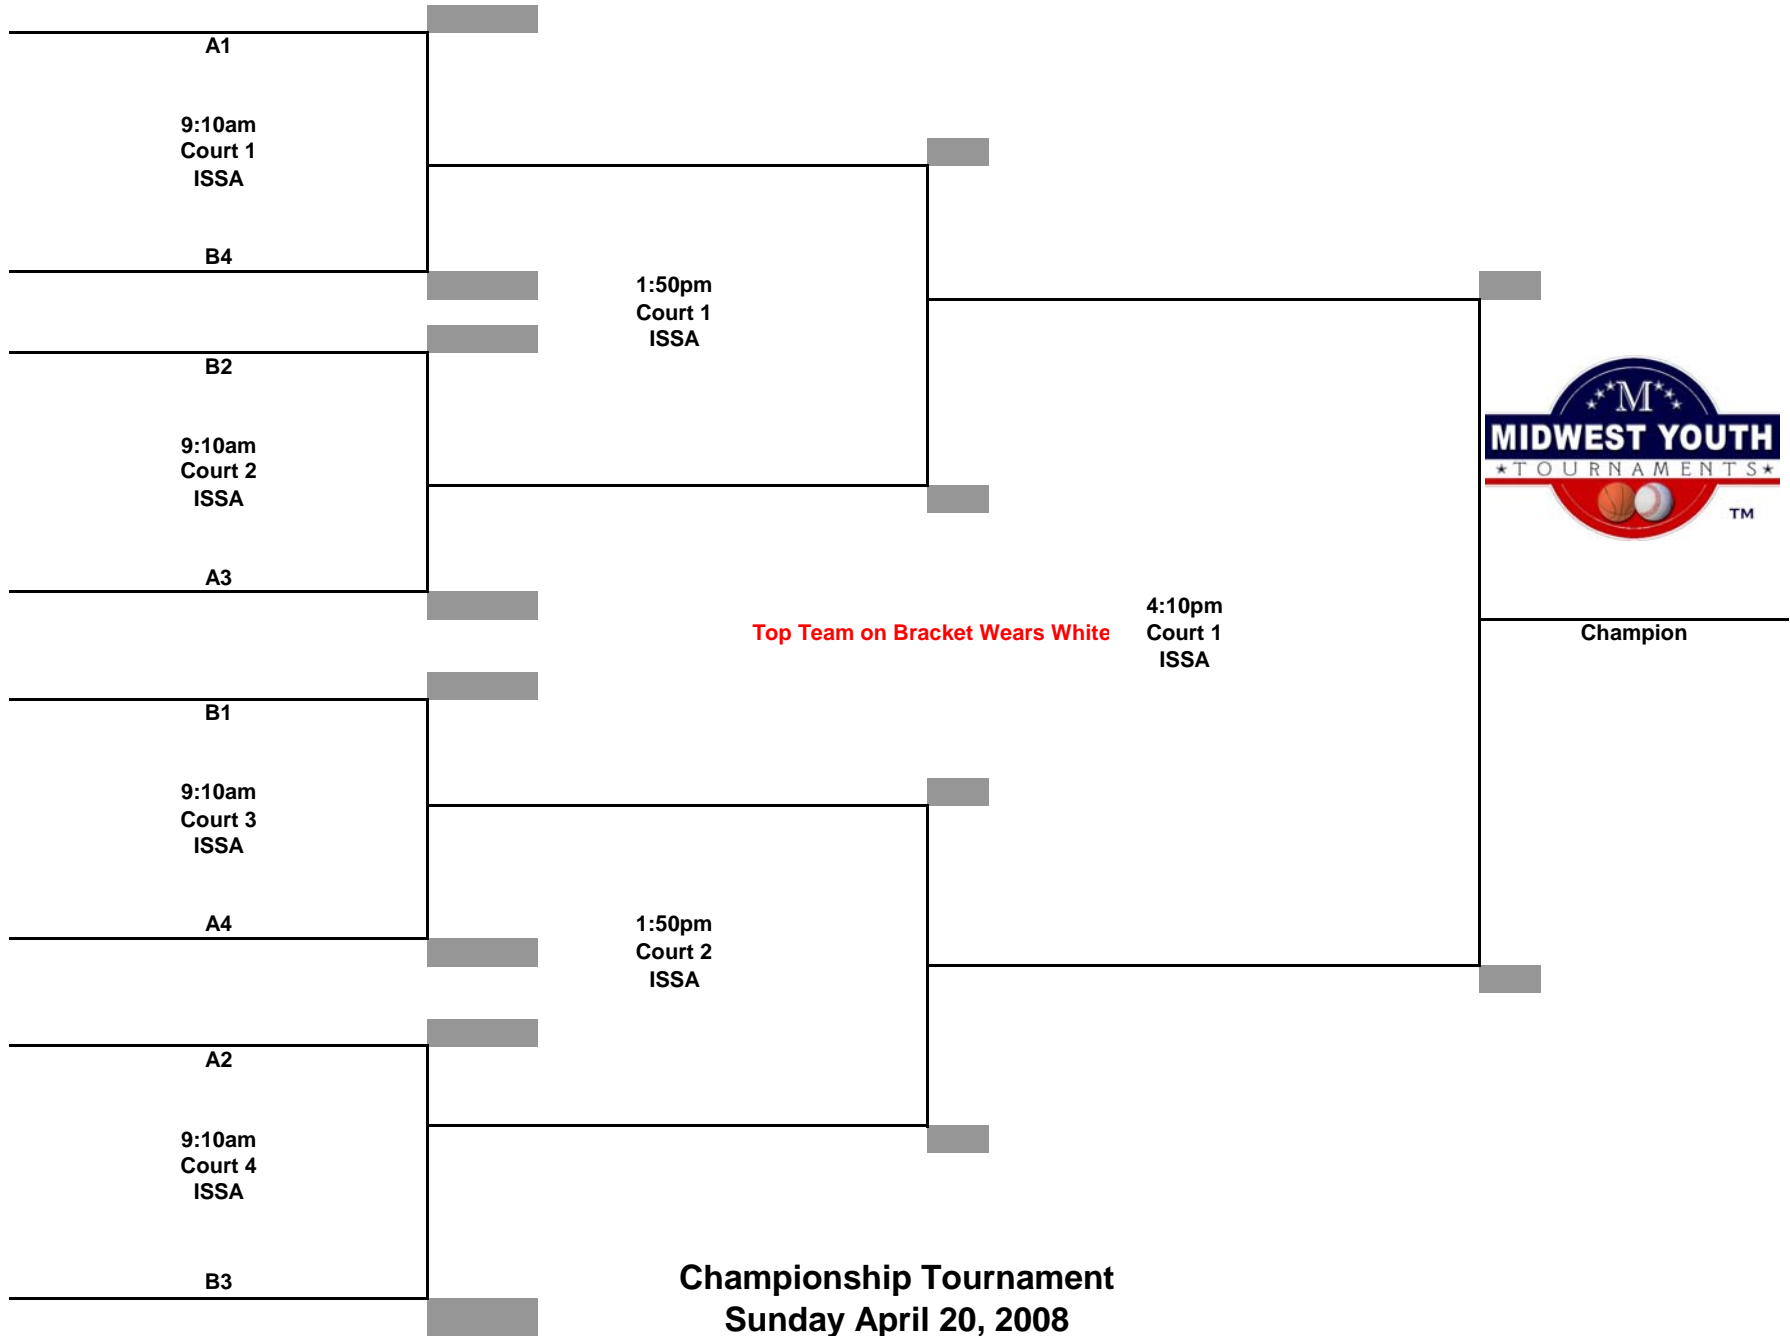

**Midwest Youth Tournaments  
National "Club Challenge"  
Girls 9U**

**Championship Tournament  
Sunday April 20, 2008**

# Midwest Youth Tournaments National "Club Challenge" Girls 12U

# Midwest Youth Tournaments National "Club Challenge" Girls 13U

**Midwest Youth Tournaments  
National "Club Challenge"  
Girls 15U**

**Midwest Youth Tournaments  
National "Club Challenge"  
Girls 16U/17U**

Top Team on Bracket Wears White

**Championship Tournament  
Sunday April 20, 2008**